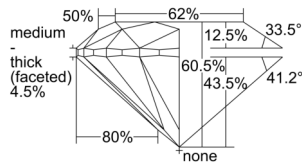

GIA®

FACSIMILE

GIA REPORT 7502055926

Verify this report at GIA.edu

GIA NATURAL DIAMOND DOSSIER®

July 31, 2024
GIA Report Number 7502055926
Shape and Cutting Style ..... Round Brilliant
Measurements ..... 5.95 - 5.98 x 3.61 mm

GRADING RESULTS

Carat Weight ..... 0.80 carat
Color Grade ..... D
Clarity Grade S11
Cut Grade ..... Very Good

ADDITIONAL GRADING INFORMATION

Polish ..... Very Good
Symmetry ..... Very Good
Fluorescence ..... None
Clarity Characteristics..... Crystal, Cloud
Inscription(s): GIA 7502055926

PROPORTIONS

Profile to actual proportions

GRADING SCALES

GIA COLOR SCALE	GIA CLARITY SCALE	GIA CUT SCALE	
D	FLAWLESS	EXCELLENT	
E	INTERNALLY FLAWLESS		
F		VVS₁	VERY GOOD
G	VVS₂		
H	VS₁	GOOD	
I	VS₂		
J	S1₁	FAIR	
K	S1₂		
L	I₁	POOR	
M	I₂		
N	I₃		
O			
P			
Q			
R			
S			
T			
U			
V			
W			
X			
Y			
Z