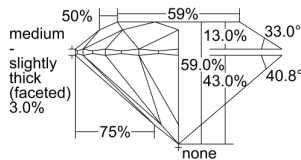

GIA®

FACSIMILE

GIA REPORT 7502069944

Verify this report at GIA.edu

GIA NATURAL DIAMOND DOSSIER®

July 30, 2024
GIA Report Number 7502069944
Shape and Cutting Style ..... Round Brilliant
Measurements ..... 4.37 - 4.39 x 2.58 mm

GRADING RESULTS

Carat Weight ..... 0.30 carat
Color Grade ..... D
Clarity Grade S11
Cut Grade ..... Excellent

ADDITIONAL GRADING INFORMATION

Polish ..... Excellent
Symmetry ..... Excellent
Fluorescence ..... None
Clarity Characteristics ..... Feather, Crystal
Inscription(s): GIA 7502069944

PROPORTIONS

Profile to actual proportions

GRADING SCALES

GIA COLOR SCALE	GIA CLARITY SCALE	GIA CUT SCALE
D	FLAWLESS	EXCELLENT
E	FLAWLESS	
F	INTERNALLY FLAWLESS	VERY GOOD
G	FLAWLESS	
H	VVS₁	GOOD
I	VVS₂	
J	VS₁	FAIR
K	VS₂	
L	S1₁	POOR
M	S1₂	
N	I₁	
O	I₂	
P	I₃	
Q		
R		
S		
T		
U		
V		
W		
X		
Y		
Z