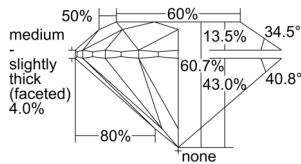

GIA®

FACSIMILE

GIA REPORT 7502072201

Verify this report at GIA.edu

GIA NATURAL DIAMOND DOSSIER®

July 31, 2024
GIA Report Number 7502072201
Shape and Cutting Style ..... Round Brilliant
Measurements ..... 4.98 - 5.00 x 3.03 mm

GRADING RESULTS

Carat Weight ..... 0.47 carat
Color Grade ..... D
Clarity Grade S11
Cut Grade ..... Excellent

ADDITIONAL GRADING INFORMATION

Polish ..... Excellent
Symmetry ..... Excellent
Fluorescence ..... Faint
Clarity Characteristics ..... Crystal
Inscription(s): GIA 7502072201

PROPORTIONS

Profile to actual proportions

GRADING SCALES

GIA COLOR SCALE	GIA CLARITY SCALE	GIA CUT SCALE	
D	FLAWLESS	EXCELLENT	
E	INTERNALLY FLAWLESS		
F		VVS₁	VERY GOOD
G	VVS₂		
H	VS₁	GOOD	
I	VS₂		
J	S1₁	FAIR	
K	S1₂		
L	I₁	POOR	
M	I₂		
N	I₃		
O			
P			
Q			
R			
S			
T			
U			
V			
W			
X			
Y			
Z