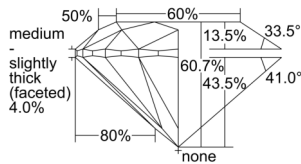

GIA®

FACSIMILE

GIA REPORT 7502072319

Verify this report at GIA.edu

GIA NATURAL DIAMOND DOSSIER®

July 31, 2024
GIA Report Number 7502072319
Shape and Cutting Style ..... Round Brilliant
Measurements ..... 4.53 - 4.56 x 2.76 mm

GRADING RESULTS

Carat Weight ..... 0.35 carat
Color Grade ..... H
Clarity Grade VS1
Cut Grade ..... Excellent

ADDITIONAL GRADING INFORMATION

Polish ..... Excellent
Symmetry ..... Excellent
Fluorescence ..... None
Clarity Characteristics ..... Feather, Pinpoint
Inscription(s): GIA 7502072319

PROPORTIONS

Profile to actual proportions

GRADING SCALES

GIA COLOR SCALE	GIA CLARITY SCALE	GIA CUT SCALE	
D	FLAWLESS	EXCELLENT	
E	INTERNALLY FLAWLESS		
F		VVS₁	VERY GOOD
G	VVS₂		
H	VS₁	GOOD	
I	VS₂		
J	SI₁	FAIR	
K	SI₂		
L	I₁	POOR	
M	I₂		
N	I₃		
O			
P			
Q			
R			
S			
T			
U			
V			
W			
X			
Y			
Z