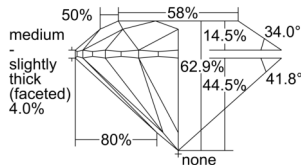

GIA®

FACSIMILE

GIA NATURAL DIAMOND DOSSIER®

July 31, 2024
GIA Report Number 7502074356
Shape and Cutting Style ..... Round Brilliant
Measurements ..... 5.16 - 5.19 x 3.26 mm

GRADING RESULTS

Carat Weight ..... 0.53 carat
Color Grade ..... D
Clarity Grade VS1
Cut Grade ..... Excellent

ADDITIONAL GRADING INFORMATION

Polish ..... Excellent
Symmetry ..... Excellent
Fluorescence ..... None
Clarity Characteristics..... Crystal, Cloud, Needle, Pinpoint
Inscription(s): GIA 7502074356

GIA REPORT 7502074356

Verify this report at GIA.edu

PROPORTIONS

Profile to actual proportions