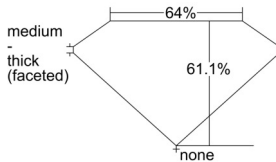

GIA®

FACSIMILE

GIA REPORT 7502074868

Verify this report at GIA.edu

GIA NATURAL DIAMOND DOSSIER®

August 01, 2024
GIA Report Number 7502074868
Shape and Cutting Style ..... Oval Brilliant
Measurements ..... 6.51 x 4.48 x 2.74 mm

GRADING RESULTS

Carat Weight ..... 0.50 carat
Color Grade I
Clarity Grade VS1

ADDITIONAL GRADING INFORMATION

Polish ..... Excellent
Symmetry ..... Very Good
Fluorescence ..... Faint
Clarity Characteristics..... Crystal, Needle, Pinpoint
Inscription(s): GIA 7502074868

PROPORTIONS

Profile not to actual proportions

GRADING SCALES

GIA COLOR SCALE		GIA CLARITY SCALE	
COLORLESS	D	VERY VERY SLIGHTLY INCLUDED	FLAWLESS
	E		INTERNALLY FLAWLESS
	F		VVS₁
	G		VVS₂
	H		VS₁
	I		VS₂
	J		SI₁
	K		SI₂
	L		I₁
	M		I₂
NEAR COLORLESS	N	SLIGHTLY INCLUDED	I₃
	O		
	P		
	Q		
FAINT	R		
	S		
	T		
	U		
VERY LIGHT	V		
	W		
	X		
	Y		
LIGHT	Z