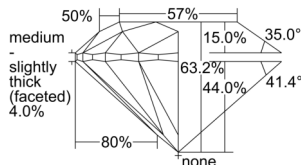

GIA®

FACSIMILE

GIA REPORT 7502080379

Verify this report at GIA.edu

GIA NATURAL DIAMOND DOSSIER®

August 02, 2024
GIA Report Number 7502080379
Shape and Cutting Style ..... Round Brilliant
Measurements ..... 5.60 - 5.65 x 3.56 mm

GRADING RESULTS

Carat Weight ..... 0.70 carat
Color Grade ..... G
Clarity Grade VS1
Cut Grade ..... Excellent

ADDITIONAL GRADING INFORMATION

Polish ..... Excellent
Symmetry ..... Excellent
Fluorescence ..... Faint
Clarity Characteristics..... Indented Natural, Pinpoint, Needle
Inscription(s): GIA 7502080379

PROPORTIONS

Profile to actual proportions

GRADING SCALES

GIA COLOR SCALE	GIA CLARITY SCALE	GIA CUT SCALE	
D	FLAWLESS	EXCELLENT	
E	INTERNALLY FLAWLESS		
F		VVS₁	VERY GOOD
G	VVS₂		
H	VS₁	GOOD	
I	VS₂		
J	SI₁	FAIR	
K	SI₂		
L	I₁	POOR	
M			
N			
O	I₂		
P			
Q			
R	I₃		
S			
T			
U			
V			
W			
X			
Y			
Z