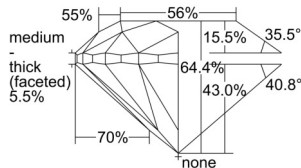

GIA®

FACSIMILE

GIA REPORT 7502082870

Verify this report at GIA.edu

GIA NATURAL DIAMOND DOSSIER®

August 02, 2024
GIA Report Number 7502082870
Shape and Cutting Style ..... Round Brilliant
Measurements ..... 4.92 - 4.98 x 3.19 mm

GRADING RESULTS

Carat Weight ..... 0.50 carat
Color Grade ..... H
Clarity Grade VS1
Cut Grade ..... Very Good

ADDITIONAL GRADING INFORMATION

Polish ..... Excellent
Symmetry ..... Very Good
Fluorescence ..... Medium Blue
Clarity Characteristics..... Indented Natural, Pinpoint
Inspection(s): GIA 7502082870

PROPORTIONS

Profile to actual proportions

GRADING SCALES

GIA COLOR SCALE

COLORLESS	D
	E
	F
	G
	H
	I
	J
NEAR COLORLESS	K
	L
FAIN	M
	N
	O
	P
	Q
VERY LIGHT	R
	S
	T
	U
	V
	W
	X
	Y
LIGHT	Z

GIA CLARITY SCALE

FLAWLESS	VERY VERY SLIGHTLY INCLUDED	VVS₁	VVS₂	VS₁	VS₂	SI₁	SI₂	I₁	I₂	I₃	
											VERY SLIGHTLY INCLUDED
INTERNALLY FLAWLESS	VERY SLIGHTLY INCLUDED										

GIA CUT SCALE

EXCELLENT
VERY GOOD
GOOD
FAIR
POOR