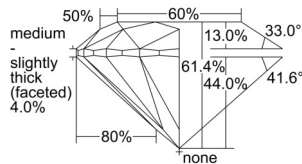

GIA®

FACSIMILE

GIA REPORT

7502084178

Verify this report at GIA.edu

GIA NATURAL DIAMOND DOSSIER®

August 01, 2024
GIA Report Number 7502084178
Shape and Cutting Style ..... Round Brilliant
Measurements ..... 5.43 - 5.46 x 3.34 mm

GRADING RESULTS

Carat Weight ..... 0.60 carat
Color Grade ..... F
Clarity Grade VVS2
Cut Grade ..... Excellent

ADDITIONAL GRADING INFORMATION

Polish ..... Excellent
Symmetry ..... Excellent
Fluorescence ..... None
Clarity Characteristics..... Needle, Cloud, Feather, Pinpoint
Inscription(s): GIA 7502084178

PROPORTIONS

Profile to actual proportions

GRADING SCALES

GIA COLOR SCALE	GIA CLARITY SCALE	GIA CUT SCALE	
D	FLAWLESS	EXCELLENT	
E	INTERNALLY FLAWLESS		
F		VVS₁	VERY GOOD
G	VVS₂		
H	VS₁	GOOD	
I	VS₂		
J	SI₁	FAIR	
K	SI₂		
L	I₁	POOR	
M	I₂		
N	I₃		
O			
P			
Q			
R			
S			
T			
U			
V			
W			
X			
Y			
Z