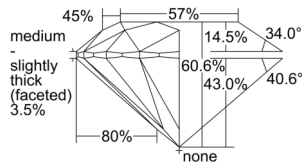

GIA®

FACSIMILE

GIA REPORT

7502084276

Verify this report at GIA.edu

GIA NATURAL DIAMOND DOSSIER®

August 01, 2024
GIA Report Number 7502084276
Shape and Cutting Style ..... Round Brilliant
Measurements ..... 4.25 - 4.27 x 2.58 mm

GRADING RESULTS

Carat Weight ..... 0.28 carat
Color Grade ..... F
Clarity Grade VVS1
Cut Grade ..... Excellent

ADDITIONAL GRADING INFORMATION

Polish ..... Excellent
Symmetry ..... Excellent
Fluorescence ..... None
Clarity Characteristics ..... Internal Graining
Inscription(s): GIA 7502084276

PROPORTIONS

Profile to actual proportions

GRADING SCALES

GIA
COLOR
SCALE

COLOURLESS	D
	E
	F
	G
	H
NEAR COLOURLESS	I
	J
	K
	L
FAIN	M
	N
	O
	P
	Q
VERY LIGHT	R
	S
	T
	U
	V
	W
	X
	Y
LIGHT	Z

GIA
CLARITY
SCALE

VERY VERY SLIGHTLY INCLUDED	FLAWLESS
	INTERNALLY FLAWLESS
VERY SLIGHTLY INCLUDED	VVS₁
	VVS₂
SLIGHTLY INCLUDED	VS₁
	VS₂
INCLUDED	SI₁
	SI₂
	I₁
	I₂
	I₃

GIA
CUT
SCALE

EXCELLENT
VERY GOOD
GOOD
FAIR
POOR