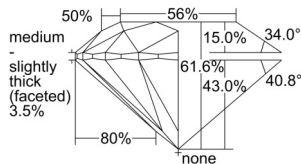

GIA®

FACSIMILE

GIA REPORT 7502085457

Verify this report at GIA.edu

GIA NATURAL DIAMOND DOSSIER®

August 02, 2024
GIA Report Number 7502085457
Shape and Cutting Style ..... Round Brilliant
Measurements ..... 4.10 - 4.13 x 2.54 mm

GRADING RESULTS

Carat Weight ..... 0.26 carat
Color Grade ..... E
Clarity Grade VS1
Cut Grade ..... Excellent

ADDITIONAL GRADING INFORMATION

Polish ..... Excellent
Symmetry ..... Excellent
Fluorescence ..... None
Clarity Characteristics ..... Cloud, Pinpoint
Inscription(s): GIA 7502085457

PROPORTIONS

Profile to actual proportions

GRADING SCALES

GIA COLOR SCALE	GIA CLARITY SCALE	GIA CUT SCALE	
D	FLAWLESS	EXCELLENT	
E	INTERNALLY FLAWLESS		
F		VVS₁	VERY GOOD
G	VVS₂		
H	VS₁	GOOD	
I	VS₂		
J	SI₁	FAIR	
K	SI₂		
L	I₁	POOR	
M			
N			
O	I₂		
P			
Q			
R	I₃		
S			
T			
U			
V			
W			
X			
Y			
Z