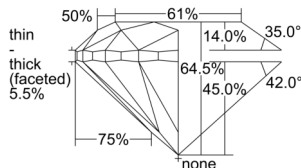

GIA®

FACSIMILE

GIA REPORT 7502093351

Verify this report at GIA.edu

GIA NATURAL DIAMOND DOSSIER®

August 05, 2024
GIA Report Number 7502093351
Shape and Cutting Style ..... Round Brilliant
Measurements ..... 4.92 - 4.98 x 3.19 mm

GRADING RESULTS

Carat Weight ..... 0.50 carat
Color Grade ..... G
Clarity Grade VS1
Cut Grade ..... Very Good

ADDITIONAL GRADING INFORMATION

Polish ..... Very Good
Symmetry ..... Good
Fluorescence ..... None
Clarity Characteristics ..... Cloud, Pinpoint
Inscription(s): GIA 7502093351

PROPORTIONS

Profile to actual proportions

GRADING SCALES

GIA COLOR SCALE	GIA CLARITY SCALE	GIA CUT SCALE
COLORLESS	FLAWLESS	EXCELLENT
D	FLAWLESS	
E	INTERNALLY FLAWLESS	VERY GOOD
F	VVS₁	
G	VVS₂	GOOD
H	VS₁	
I	VS₂	FAIR
J	SI₁	
K	SI₂	POOR
L	I₁	
M	I₂	
N	I₃	
O		
P		
Q		
R		
S		
T		
U		
V		
W		
X		
Y		
Z