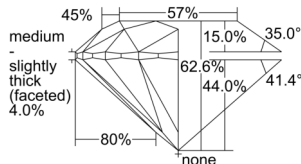

GIA®

FACSIMILE

GIA REPORT

7502094966

Verify this report at GIA.edu

GIA NATURAL DIAMOND DOSSIER®

August 05, 2024
GIA Report Number 7502094966
Shape and Cutting Style ..... Round Brilliant
Measurements ..... 4.89 - 4.92 x 3.07 mm

GRADING RESULTS

Carat Weight ..... 0.45 carat
Color Grade ..... D
Clarity Grade VS2
Cut Grade ..... Excellent

ADDITIONAL GRADING INFORMATION

Polish ..... Excellent
Symmetry ..... Excellent
Fluorescence ..... None
Clarity Characteristics ..... Crystal
Inscription(s): GIA 7502094966

PROPORTIONS

Profile to actual proportions

GRADING SCALES

GIA COLOR SCALE	GIA CLARITY SCALE	GIA CUT SCALE	
D	FLAWLESS	EXCELLENT	
E	INTERNALLY FLAWLESS		
F		VVS₁	VERY GOOD
G	VVS₂		
H	VS₁	GOOD	
I	VS₂		
J	SI₁	FAIR	
K	SI₂		
L	I₁	POOR	
M			
N			
O	I₂		
P			
Q	I₃		
R			
S			
T			
U			
V			
W			
X			
Y			
Z