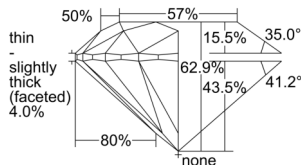

GIA®

FACSIMILE

GIA REPORT 7502108719

Verify this report at GIA.edu

GIA NATURAL DIAMOND DOSSIER®

August 05, 2024
GIA Report Number 7502108719
Shape and Cutting Style ..... Round Brilliant
Measurements ..... 6.12 - 6.15 x 3.86 mm

GRADING RESULTS

Carat Weight ..... 0.90 carat
Color Grade ..... G
Clarity Grade VS1
Cut Grade ..... Excellent

ADDITIONAL GRADING INFORMATION

Polish ..... Excellent
Symmetry ..... Excellent
Fluorescence ..... Strong Blue
Clarity Characteristics ..... Crystal, Pinpoint
Inscription(s): GIA 7502108719

PROPORTIONS

Profile to actual proportions