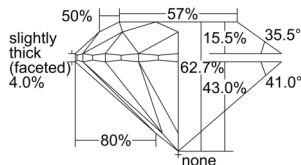

GIA®

FACSIMILE

GIA REPORT 7502113336

Verify this report at GIA.edu

GIA NATURAL DIAMOND DOSSIER®

August 06, 2024
GIA Report Number 7502113336
Shape and Cutting Style ..... Round Brilliant
Measurements ..... 4.43 - 4.46 x 2.79 mm

GRADING RESULTS

Carat Weight ..... 0.34 carat
Color Grade ..... H
Clarity Grade S11
Cut Grade ..... Excellent

ADDITIONAL GRADING INFORMATION

Polish ..... Excellent
Symmetry ..... Excellent
Fluorescence ..... None
Clarity Characteristics..... Crystal, Cloud, Feather
Inspection(s): GIA 7502113336

PROPORTIONS

Profile to actual proportions

GRADING SCALES

GIA COLOR SCALE	GIA CLARITY SCALE	GIA CUT SCALE	
D	FLAWLESS	EXCELLENT	
E	INTERNALLY FLAWLESS		
F		VVS₁	VERY GOOD
G	VVS₂		
H	VS₁	GOOD	
I	VS₂		
J	S1₁	FAIR	
K	S1₂		
L	I₁	POOR	
M	I₂		
N	I₃		
O			
P			
Q			
R			
S			
T			
U			
V			
W			
X			
Y			
Z