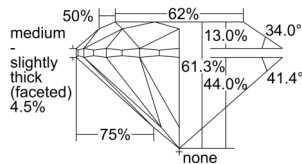

GIA®

FACSIMILE

GIA REPORT 7502115412

Verify this report at GIA.edu

GIA NATURAL DIAMOND DOSSIER®

August 05, 2024
GIA Report Number 7502115412
Shape and Cutting Style ..... Round Brilliant
Measurements ..... 5.37 - 5.40 x 3.30 mm

GRADING RESULTS

Carat Weight ..... 0.60 carat
Color Grade ..... J
Clarity Grade VVS1
Cut Grade ..... Excellent

ADDITIONAL GRADING INFORMATION

Polish ..... Excellent
Symmetry ..... Excellent
Fluorescence ..... Faint
Clarity Characteristics ..... Pinpoint
Inscription(s): GIA 7502115412

PROPORTIONS

Profile to actual proportions

GRADING SCALES

GIA COLOR SCALE	GIA CLARITY SCALE	GIA CUT SCALE	
D	FLAWLESS	EXCELLENT	
E	INTERNALLY FLAWLESS		
F		VVS₁	VERY GOOD
G	VVS₂		
H	VS₁	GOOD	
I	VS₂		
J	SI₁	FAIR	
K	SI₂		
L	I₁	POOR	
M			
N			
O	I₂		
P			
Q	I₃		
R			
S			
T			
U			
V			
W			
X			
Y			
Z