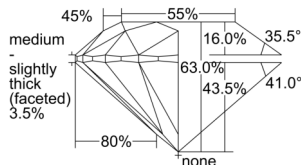

GIA®

FACSIMILE

GIA REPORT 7502117944

Verify this report at GIA.edu

GIA NATURAL DIAMOND DOSSIER®

August 06, 2024
GIA Report Number 7502117944
Shape and Cutting Style ..... Round Brilliant
Measurements ..... 4.68 - 4.70 x 2.95 mm

GRADING RESULTS

Carat Weight ..... 0.40 carat
Color Grade ..... G
Clarity Grade VVS1
Cut Grade ..... Excellent

ADDITIONAL GRADING INFORMATION

Polish ..... Excellent
Symmetry ..... Excellent
Fluorescence ..... None
Clarity Characteristics..... Pinpoint, Feather, Indented Natural
Inscription(s): GIA 7502117944

PROPORTIONS

Profile to actual proportions

GRADING SCALES

GIA COLOR SCALE

COLORED	D
	E
	F
	G
	H
	I
	J
NEAR COLORLESS	K
	L
Faint	M
	N
	O
	P
Very Light	Q
	R
	S
	T
	U
	V
	W
	X
	Y
Light	Z

GIA CLARITY SCALE

FLAWLESS	VERY VERY SLIGHTLY INCLUDED	VVS₁	
			VVS₂
INTERNALLY FLAWLESS	VERY SLIGHTLY INCLUDED	VS₁	
		VS₂	
SLIGHTLY INCLUDED	INCLUDED	SI₁	
		SI₂	
I₁	I₂	I₃	

GIA CUT SCALE

EXCELLENT	VERY GOOD	GOOD	FAIR	POOR