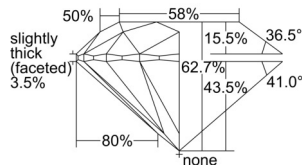

GIA®

FACSIMILE

GIA REPORT

7502118441

Verify this report at GIA.edu

GIA NATURAL DIAMOND DOSSIER®

September 11, 2024
GIA Report Number 7502118441
Shape and Cutting Style ..... Round Brilliant
Measurements ..... 5.75 - 5.78 x 3.62 mm

GRADING RESULTS

Carat Weight ..... 0.75 carat
Color Grade ..... F
Clarity Grade VS2
Cut Grade ..... Excellent

ADDITIONAL GRADING INFORMATION

Polish ..... Excellent
Symmetry ..... Excellent
Fluorescence ..... None
Clarity Characteristics ..... Feather
Inscription(s): GIA 7502118441

PROPORTIONS

Profile to actual proportions