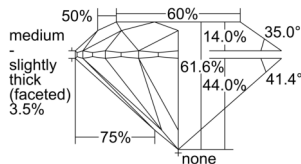

GIA®

FACSIMILE

GIA REPORT 7502119354

Verify this report at GIA.edu

GIA NATURAL DIAMOND DOSSIER®

August 08, 2024
GIA Report Number 7502119354
Shape and Cutting Style ..... Round Brilliant
Measurements ..... 5.93 - 5.97 x 3.67 mm

GRADING RESULTS

Carat Weight ..... 0.80 carat
Color Grade I
Clarity Grade S11
Cut Grade ..... Excellent

ADDITIONAL GRADING INFORMATION

Polish ..... Excellent
Symmetry ..... Excellent
Fluorescence ..... None
Clarity Characteristics ..... Feather
Inscription(s): GIA 7502119354

PROPORTIONS

Profile to actual proportions

GRADING SCALES

GIA COLOR SCALE	GIA CLARITY SCALE	GIA CUT SCALE	
D	FLAWLESS	EXCELLENT	
E	INTERNALLY FLAWLESS		
F		VVS₁	VERY GOOD
G	VVS₂		
H	VS₁	GOOD	
I	VS₂		
J	S1₁	FAIR	
K	S1₂		
L	I₁	POOR	
M	I₂		
N	I₃		
O			
P			
Q			
R			
S			
T			
U			
V			
W			
X			
Y			
Z