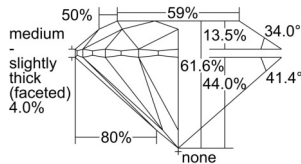

GIA®

FACSIMILE

GIA NATURAL DIAMOND DOSSIER®

August 08, 2024
GIA Report Number 7502127312
Shape and Cutting Style ..... Round Brilliant
Measurements ..... 4.72 - 4.75 x 2.91 mm

GRADING RESULTS

Carat Weight ..... 0.40 carat
Color Grade ..... F
Clarity Grade S11
Cut Grade ..... Excellent

ADDITIONAL GRADING INFORMATION

Polish ..... Excellent
Symmetry ..... Excellent
Fluorescence ..... None
Clarity Characteristics ..... Cloud, Crystal
Inscription(s): GIA 7502127312

GIA REPORT 7502127312

Verify this report at GIA.edu

PROPORTIONS

Profile to actual proportions

GRADING SCALES

GIA COLOR SCALE	GIA CLARITY SCALE	GIA CUT SCALE	
D	FLAWLESS	EXCELLENT	
E	INTERNALLY FLAWLESS		
F		VVS₁	VERY GOOD
G	VVS₂		
H	VS₁	GOOD	
I	VS₂		
J	S1₁	FAIR	
K	S1₂		
L	I₁	POOR	
M	I₂		
N	I₃		
O			
P			
Q			
R			
S			
T			
U			
V			
W			
X			
Y			
Z