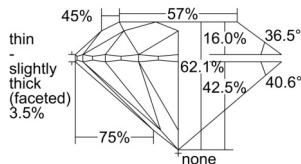

GIA®

FACSIMILE

GIA REPORT 7502135287

Verify this report at GIA.edu

GIA NATURAL DIAMOND DOSSIER®

August 07, 2024
GIA Report Number 7502135287
Shape and Cutting Style ..... Round Brilliant
Measurements ..... 4.54 - 4.56 x 2.82 mm

GRADING RESULTS

Carat Weight ..... 0.36 carat
Color Grade ..... D
Clarity Grade S11
Cut Grade ..... Excellent

ADDITIONAL GRADING INFORMATION

Polish ..... Excellent
Symmetry ..... Excellent
Fluorescence ..... None
Clarity Characteristics..... Cloud, Crystal, Feather
Inscription(s): GIA 7502135287

PROPORTIONS

Profile to actual proportions

GRADING SCALES

GIA COLOR SCALE	GIA CLARITY SCALE	GIA CUT SCALE
COLOURLESS	FLAWLESS	EXCELLENT
D	INTERNALLY FLAWLESS	
E	VVS₁	VERY GOOD
F		
G	VVS₂	
H	VS₁	GOOD
I		
J	VS₂	
K	SI₁	FAIR
L		
M	SI₂	
N	I₁	POOR
O		
P	I₂	
Q	I₃	
R		
S		
T		
U		
V		
W		
X		
Y		
Z