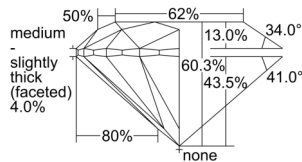

GIA®

FACSIMILE

GIA NATURAL DIAMOND DOSSIER®

August 08, 2024
GIA Report Number 7502136226
Shape and Cutting Style ..... Round Brilliant
Measurements ..... 5.41 - 5.45 x 3.28 mm

GRADING RESULTS

Carat Weight ..... 0.60 carat
Color Grade ..... E
Clarity Grade VS1
Cut Grade ..... Excellent

ADDITIONAL GRADING INFORMATION

Polish ..... Excellent
Symmetry ..... Excellent
Fluorescence ..... Faint
Clarity Characteristics..... Crystal, Needle, Cloud, Pinpoint
Inscription(s): GIA 7502136226

GIA REPORT 7502136226

Verify this report at GIA.edu

PROPORTIONS

Profile to actual proportions

GRADING SCALES

GIA COLOR SCALE	GIA CLARITY SCALE	GIA CUT SCALE	
D	FLAWLESS	EXCELLENT	
E	INTERNALLY FLAWLESS		
F		VVS₁	VERY GOOD
G	VVS₂		
H	VS₁	GOOD	
I	VS₂		
J	SI₁	FAIR	
K	SI₂		
L	I₁	POOR	
M			
N			
O	I₂		
P			
Q			
R	I₃		
S			
T			
U			
V			
W			
X			
Y			
Z