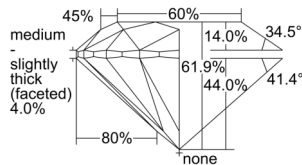

GIA®

FACSIMILE

GIA REPORT

7502146524

Verify this report at GIA.edu

GIA NATURAL DIAMOND DOSSIER®

August 08, 2024
GIA Report Number 7502146524
Shape and Cutting Style ..... Round Brilliant
Measurements ..... 5.10 - 5.14 x 3.17 mm

GRADING RESULTS

Carat Weight ..... 0.51 carat
Color Grade ..... E
Clarity Grade S11
Cut Grade ..... Excellent

ADDITIONAL GRADING INFORMATION

Polish ..... Excellent
Symmetry ..... Excellent
Fluorescence ..... None
Clarity Characteristics ..... Cloud, Crystal
Inscription(s): GIA 7502146524

PROPORTIONS

Profile to actual proportions

GRADING SCALES

GIA COLOR SCALE

COLORED	D
	E
	F
	G
	H
	I
	J
NEAR COLORLESS	K
	L
	M
Faint	N
	O
	P
	Q
	R
	S
	T
	U
	V
	W
	X
	Y
Light	Z

GIA CLARITY SCALE

FLAWLESS	VERY VERY SLIGHTLY INCLUDED	VVS₁	VVS₂	VS₁	VS₂	S1₁	S1₂	I₁	I₂	I₃	
											VERY SLIGHTLY INCLUDED
INTERNALLY FLAWLESS											

GIA CUT SCALE

EXCELLENT
VERY GOOD
GOOD
FAIR
POOR