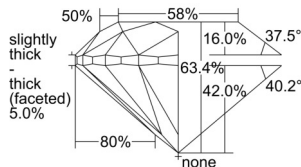

GIA®

FACSIMILE

GIA REPORT 7502146579

Verify this report at gia.edu

GIA NATURAL DIAMOND DOSSIER®

August 08, 2024
GIA Report Number 7502146579
Shape and Cutting Style ..... Round Brilliant
Measurements ..... 6.03 - 6.07 x 3.83 mm

GRADING RESULTS

Carat Weight ..... 0.90 carat
Color Grade I
Clarity Grade S11
Cut Grade ..... Very Good

ADDITIONAL GRADING INFORMATION

Polish ..... Excellent
Symmetry ..... Excellent
Fluorescence ..... None
Clarity Characteristics ..... Cloud, Crystal
Inscription(s): GIA 7502146579

PROPORTIONS

Profile to actual proportions

GRADING SCALES

GIA COLOR SCALE

COLOREDNESS	D
	E
	F
	G
	H
	I
	J
NEAR COLORLESS	K
	L
Faint	M
	N
	O
	P
Very Light	Q
	R
	S
	T
	U
	V
Light	W
	X
	Y
	Z

GIA CLARITY SCALE

VERY VERY SLIGHTLY INCLUDED	FLAWLESS
	INTERNALLY FLAWLESS
VERY SLIGHTLY INCLUDED	VVS₁
	VVS₂
SLIGHTLY INCLUDED	VS₁
	VS₂
INCLUDED	SI₁
	SI₂
	I₁
	I₂
	I₃

GIA CUT SCALE

EXCELLENT	VERY GOOD	GOOD	FAIR	POOR