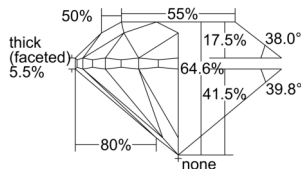

GIA®

FACSIMILE

GIA REPORT 7502153531

Verify this report at GIA.edu

GIA NATURAL DIAMOND DOSSIER®

August 14, 2024
GIA Report Number 7502153531
Shape and Cutting Style ..... Round Brilliant
Measurements ..... 5.94 - 6.03 x 3.87 mm

GRADING RESULTS

Carat Weight ..... 0.90 carat
Color Grade ..... F
Clarity Grade S11
Cut Grade ..... Very Good

ADDITIONAL GRADING INFORMATION

Polish ..... Excellent
Symmetry ..... Very Good
Fluorescence ..... None
Clarity Characteristics ..... Crystal
Inscription(s): GIA 7502153531

PROPORTIONS

Profile to actual proportions

GRADING SCALES

GIA COLOR SCALE

COLORLESS	D
	E
	F
	G
	H
	I
	J
NEAR COLORLESS	K
	L
Faint	M
	N
	O
	P
	Q
	R
	S
	T
	U
	V
	W
	X
	Y
Light	Z

GIA CLARITY SCALE

FLAWLESS	VERY VERY SLIGHTLY INCLUDED	VVS₁	VVS₂	VS₁	VS₂	S1₁	S1₂	I₁	I₂	I₃	
											INTERNAL FLAWLESS

GIA CUT SCALE

EXCELLENT
VERY GOOD
GOOD
FAIR
POOR