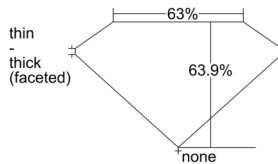

GIA®

FACSIMILE

GIA REPORT 7502153863

Verify this report at GIA.edu

GIA NATURAL DIAMOND DOSSIER®

August 08, 2024
GIA Report Number 7502153863
Shape and Cutting Style ..... Pear Brilliant
Measurements ..... 6.89 x 4.37 x 2.79 mm

GRADING RESULTS

Carat Weight ..... 0.50 carat
Color Grade ..... E
Clarity Grade SI1

ADDITIONAL GRADING INFORMATION

Polish ..... Excellent
Symmetry ..... Very Good
Fluorescence ..... Faint
Clarity Characteristics ..... Crystal, Feather
Inscription(s): GIA 7502153863

PROPORTIONS

Profile not to actual proportions

GRADING SCALES

GIA COLOR SCALE		GIA CLARITY SCALE			
COLORLESS	D	VERY VERY SLIGHTLY INCLUDED	FLAWLESS		
	E		INTERNALLY FLAWLESS		
	F	VERY SLIGHTLY INCLUDED	VVS₁		
	G		VVS₂		
	H		VS₁		
	NEAR COLORLESS	I	SLIGHTLY INCLUDED	VS₂	
		J		SI₁	
		FAINT	K	INCLUDED	SI₂
			L		I₁
			M		I₂
VERT LIGHT	N		INCLUDED	I₃	
	O				
	P				
	Q				
	R				
LIGHT	S				
	T				
	U				
	V				
	W				
X					
Y					
Z