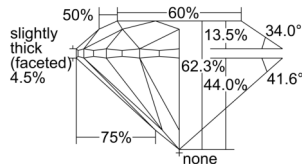

GIA®

FACSIMILE

GIA REPORT 7502159434

Verify this report at GIA.edu

GIA NATURAL DIAMOND DOSSIER®

August 12, 2024
GIA Report Number 7502159434
Shape and Cutting Style ..... Round Brilliant
Measurements ..... 6.14 - 6.17 x 3.83 mm

GRADING RESULTS

Carat Weight ..... 0.90 carat
Color Grade ..... J
Clarity Grade S11
Cut Grade ..... Excellent

ADDITIONAL GRADING INFORMATION

Polish ..... Excellent
Symmetry ..... Excellent
Fluorescence ..... None
Clarity Characteristics ..... Feather
Inscription(s): GIA 7502159434

PROPORTIONS

Profile to actual proportions