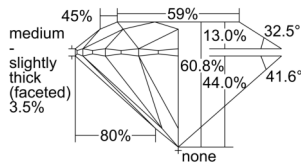

GIA®

FACSIMILE

GIA REPORT 7502168793

Verify this report at GIA.edu

GIA NATURAL DIAMOND DOSSIER®

August 09, 2024
GIA Report Number 7502168793
Shape and Cutting Style ..... Round Brilliant
Measurements ..... 4.68 - 4.71 x 2.85 mm

GRADING RESULTS

Carat Weight ..... 0.38 carat
Color Grade ..... G
Clarity Grade S11
Cut Grade ..... Excellent

ADDITIONAL GRADING INFORMATION

Polish ..... Excellent
Symmetry ..... Excellent
Fluorescence ..... None
Clarity Characteristics ..... Feather, Crystal
Inscription(s): GIA 7502168793

PROPORTIONS

Profile to actual proportions

GRADING SCALES

GIA COLOR SCALE	GIA CLARITY SCALE	GIA CUT SCALE	
D	FLAWLESS	EXCELLENT	
E	INTERNALLY FLAWLESS		
F		VVS₁	VERY GOOD
G	VVS₂		
H	VS₁	GOOD	
I	VS₂		
J	S1₁	FAIR	
K	S1₂		
L	I₁	POOR	
M	I₂		
N	I₃		
O			
P			
Q			
R			
S			
T			
U			
V			
W			
X			
Y			
Z