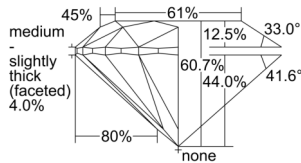

GIA®

FACSIMILE

GIA REPORT 7502169758

Verify this report at GIA.edu

GIA NATURAL DIAMOND DOSSIER®

August 12, 2024
GIA Report Number 7502169758
Shape and Cutting Style ..... Round Brilliant
Measurements ..... 3.96 - 3.99 x 2.41 mm

GRADING RESULTS

Carat Weight ..... 0.23 carat
Color Grade ..... E
Clarity Grade VS1
Cut Grade ..... Excellent

ADDITIONAL GRADING INFORMATION

Polish ..... Excellent
Symmetry ..... Excellent
Fluorescence ..... None
Clarity Characteristics ..... Crystal, Cloud
Inscription(s): GIA 7502169758

PROPORTIONS

Profile to actual proportions

GRADING SCALES

GIA COLOR SCALE	GIA CLARITY SCALE	GIA CUT SCALE	
D	FLAWLESS	EXCELLENT	
E	INTERNALLY FLAWLESS		
F		VVS₁	VERY GOOD
G	VVS₂		
H	VS₁	GOOD	
I	VS₂		
J	SI₁	FAIR	
K	SI₂		
L	I₁	POOR	
M			
N			
O	I₂		
P			
Q	I₃		
R			
S			
T			
U			
V			
W			
X			
Y			
Z