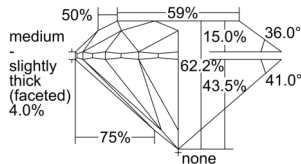

GIA®

FACSIMILE

GIA NATURAL DIAMOND DOSSIER®

August 12, 2024
GIA Report Number 7502170281
Shape and Cutting Style ..... Round Brilliant
Measurements ..... 5.35 - 5.39 x 3.34 mm

GRADING RESULTS

Carat Weight ..... 0.60 carat
Color Grade ..... G
Clarity Grade VS1
Cut Grade ..... Excellent

ADDITIONAL GRADING INFORMATION

Polish ..... Excellent
Symmetry ..... Excellent
Fluorescence ..... None
Clarity Characteristics..... Crystal, Cloud, Pinpoint
Inscription(s): GIA 7502170281

GIA REPORT 7502170281

Verify this report at GIA.edu

PROPORTIONS

Profile to actual proportions