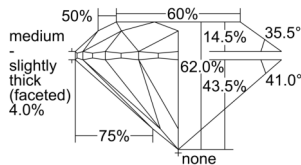

GIA®

FACSIMILE

GIA REPORT 7502178963

Verify this report at GIA.edu

GIA NATURAL DIAMOND DOSSIER®

August 12, 2024
GIA Report Number 7502178963
Shape and Cutting Style ..... Round Brilliant
Measurements ..... 5.21 - 5.25 x 3.24 mm

GRADING RESULTS

Carat Weight ..... 0.55 carat
Color Grade ..... E
Clarity Grade VVS1
Cut Grade ..... Excellent

ADDITIONAL GRADING INFORMATION

Polish ..... Excellent
Symmetry ..... Excellent
Fluorescence ..... Medium Blue
Clarity Characteristics ..... Pinpoint, Feather
Inscription(s): GIA 7502178963

PROPORTIONS

Profile to actual proportions

GRADING SCALES

GIA COLOR SCALE	GIA CLARITY SCALE	GIA CUT SCALE	
D	FLAWLESS	EXCELLENT	
E	INTERNALLY FLAWLESS		
F		VVS₁	VERY GOOD
G	VVS₂		
H	VS₁	GOOD	
I	VS₂		
J	SI₁	FAIR	
K	SI₂		
L	I₁	POOR	
M			
N			
O	I₂		
P			
Q			
R	I₃		
S			
T			
U			
V			
W			
X			
Y			
Z