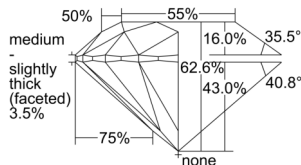

GIA®

FACSIMILE

GIA REPORT 7502186768

Verify this report at GIA.edu

GIA NATURAL DIAMOND DOSSIER®

August 14, 2024
GIA Report Number 7502186768
Shape and Cutting Style ..... Round Brilliant
Measurements ..... 5.06 - 5.08 x 3.18 mm

GRADING RESULTS

Carat Weight ..... 0.50 carat
Color Grade ..... G
Clarity Grade VS1
Cut Grade ..... Excellent

ADDITIONAL GRADING INFORMATION

Polish ..... Excellent
Symmetry ..... Excellent
Fluorescence ..... None
Clarity Characteristics ..... Feather, Pinpoint
Inscription(s): GIA 7502186768

PROPORTIONS

Profile to actual proportions

GRADING SCALES

GIA COLOR SCALE	GIA CLARITY SCALE	GIA CUT SCALE
COLOURLESS D	FLAWLESS	EXCELLENT
E	INTERNALLY FLAWLESS	
F	VVS₁	VERY GOOD
G		
H	VVS₂	GOOD
I	VS₁	
J	VS₂	FAIR
K	SI₁	
L	SI₂	POOR
M	I₁	
N	I₂	
O	I₃	
P		
Q		
R		
S		
T		
U		
V		
W		
X		
Y		
Z