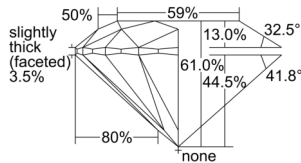

GIA®

FACSIMILE

GIA NATURAL DIAMOND DOSSIER®

August 14, 2024
GIA Report Number 7502198472
Shape and Cutting Style ..... Round Brilliant
Measurements ..... 5.72 - 5.74 x 3.50 mm

GRADING RESULTS

Carat Weight ..... 0.70 carat
Color Grade ..... E
Clarity Grade S11
Cut Grade ..... Excellent

ADDITIONAL GRADING INFORMATION

Polish ..... Excellent
Symmetry ..... Excellent
Fluorescence ..... None
Clarity Characteristics ..... Knot
Inscription(s): GIA 7502198472

GIA REPORT 7502198472

Verify this report at GIA.edu

PROPORTIONS

Profile to actual proportions

GRADING SCALES

GIA COLOR SCALE	GIA CLARITY SCALE	GIA CUT SCALE	
D	FLAWLESS	EXCELLENT	
E	INTERNALLY FLAWLESS		
F		VVS₁	VERY GOOD
G	VVS₂		
H	VS₁	GOOD	
I	VS₂		
J	S1₁	FAIR	
K	S1₂		
L	I₁	POOR	
M	I₂		
N	I₃		
O			
P			
Q			
R			
S			
T			
U			
V			
W			
X			
Y			
Z