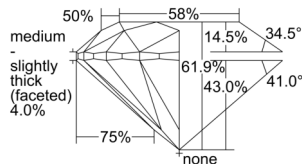

GIA®

FACSIMILE

GIA REPORT

7502203654

Verify this report at GIA.edu

GIA NATURAL DIAMOND DOSSIER®

August 16, 2024
GIA Report Number 7502203654
Shape and Cutting Style ..... Round Brilliant
Measurements ..... 5.38 - 5.41 x 3.34 mm

GRADING RESULTS

Carat Weight ..... 0.60 carat
Color Grade ..... E
Clarity Grade VS1
Cut Grade ..... Excellent

ADDITIONAL GRADING INFORMATION

Polish ..... Excellent
Symmetry ..... Excellent
Fluorescence ..... None
Clarity Characteristics ..... Cloud, Needle
Inscription(s): GIA 7502203654

PROPORTIONS

Profile to actual proportions

GRADING SCALES

GIA COLOR SCALE	GIA CLARITY SCALE	GIA CUT SCALE	
D	FLAWLESS	EXCELLENT	
E	INTERNALLY FLAWLESS		
F		VVS₁	VERY GOOD
G	VVS₂		
H	VS₁	GOOD	
I	VS₂		
J	SI₁	FAIR	
K	SI₂		
L	I₁	POOR	
M	I₂		
N	I₃		
O			
P			
Q			
R			
S			
T			
U			
V			
W			
X			
Y			
Z