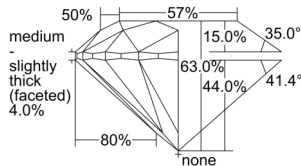

GIA®

FACSIMILE

GIA REPORT 7502205306

Verify this report at GIA.edu

GIA NATURAL DIAMOND DOSSIER®

August 20, 2024
GIA Report Number 7502205306
Shape and Cutting Style ..... Round Brilliant
Measurements ..... 5.64 - 5.66 x 3.56 mm

GRADING RESULTS

Carat Weight ..... 0.70 carat
Color Grade ..... F
Clarity Grade VS1
Cut Grade ..... Excellent

ADDITIONAL GRADING INFORMATION

Polish ..... Excellent
Symmetry ..... Excellent
Fluorescence ..... Faint
Clarity Characteristics..... Feather, Indented Natural, Pinpoint
Inscription(s): GIA 7502205306

PROPORTIONS

Profile to actual proportions

GRADING SCALES

GIA COLOR SCALE	GIA CLARITY SCALE	GIA CUT SCALE	
D	FLAWLESS	EXCELLENT	
E	INTERNALLY FLAWLESS		
F		VVS₁	VERY GOOD
G	VVS₂		
H	VS₁	GOOD	
I	VS₂		
J	SI₁	FAIR	
K	SI₂		
L	I₁	POOR	
M			
N			
O	I₂		
P			
Q			
R	I₃		
S			
T			
U			
V			
W			
X			
Y			
Z