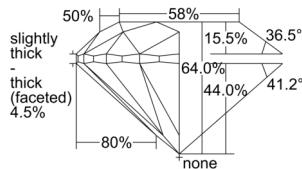

GIA®

FACSIMILE

GIA REPORT 7502207031

Verify this report at GIA.edu

GIA NATURAL DIAMOND DOSSIER®

August 16, 2024
GIA Report Number 7502207031
Shape and Cutting Style ..... Round Brilliant
Measurements ..... 5.57 - 5.61 x 3.58 mm

GRADING RESULTS

Carat Weight ..... 0.70 carat
Color Grade ..... E
Clarity Grade VS2
Cut Grade ..... Very Good

ADDITIONAL GRADING INFORMATION

Polish ..... Excellent
Symmetry ..... Excellent
Fluorescence ..... None
Clarity Characteristics ..... Crystal, Cloud
Inscription(s): GIA 7502207031

PROPORTIONS

Profile to actual proportions