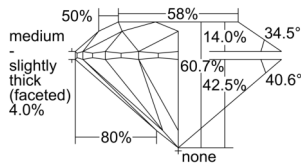

GIA®

FACSIMILE

GIA REPORT 7502207254

Verify this report at GIA.edu

GIA NATURAL DIAMOND DOSSIER®

August 20, 2024
GIA Report Number 7502207254
Shape and Cutting Style ..... Round Brilliant
Measurements ..... 5.70 - 5.73 x 3.47 mm

GRADING RESULTS

Carat Weight ..... 0.70 carat
Color Grade ..... E
Clarity Grade SI2
Cut Grade ..... Excellent

ADDITIONAL GRADING INFORMATION

Polish ..... Excellent
Symmetry ..... Excellent
Fluorescence ..... None
Clarity Characteristics ..... Feather, Crystal
Inscription(s): GIA 7502207254

PROPORTIONS

Profile to actual proportions

GRADING SCALES

GIA COLOR SCALE	GIA CLARITY SCALE	GIA CUT SCALE	
D	FLAWLESS	EXCELLENT	
E	INTERNALLY FLAWLESS		
F		VVS₁	VERY GOOD
G	VVS₂		
H	VS₁	GOOD	
I	VS₂		
J	SI₁	FAIR	
K	SI₂		
L	I₁	POOR	
M	I₂		
N	I₃		
O			
P			
Q			
R			
S			
T			
U			
V			
W			
X			
Y			
Z