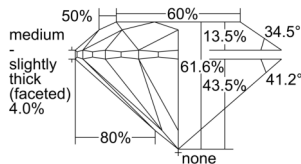

GIA®

FACSIMILE

GIA REPORT 7502221998

Verify this report at GIA.edu

GIA NATURAL DIAMOND DOSSIER®

August 20, 2024
GIA Report Number 7502221998
Shape and Cutting Style ..... Round Brilliant
Measurements ..... 5.22 - 5.24 x 3.22 mm

GRADING RESULTS

Carat Weight ..... 0.54 carat
Color Grade ..... H
Clarity Grade VS1
Cut Grade ..... Excellent

ADDITIONAL GRADING INFORMATION

Polish ..... Excellent
Symmetry ..... Excellent
Fluorescence ..... Faint
Clarity Characteristics..... Cloud, Needle, Pinpoint
Inspection(s): GIA 7502221998

PROPORTIONS

Profile to actual proportions