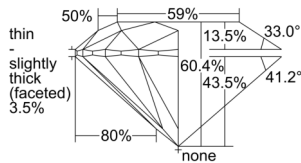

GIA®

FACSIMILE

GIA REPORT 7502228913

Verify this report at GIA.edu

GIA NATURAL DIAMOND DOSSIER®

August 21, 2024
GIA Report Number 7502228913
Shape and Cutting Style ..... Round Brilliant
Measurements ..... 4.78 - 4.80 x 2.89 mm

GRADING RESULTS

Carat Weight ..... 0.40 carat
Color Grade ..... E
Clarity Grade S11
Cut Grade ..... Excellent

ADDITIONAL GRADING INFORMATION

Polish ..... Excellent
Symmetry ..... Excellent
Fluorescence ..... Faint
Clarity Characteristics ..... Crystal, Feather
Inscription(s): GIA 7502228913

PROPORTIONS

GRADING SCALES

GIA COLOR SCALE	GIA CLARITY SCALE	GIA CUT SCALE	
D	FLAWLESS	EXCELLENT	
E	INTERNALLY FLAWLESS		
F		VVS₁	VERY GOOD
G	VVS₂		
H	VS₁	GOOD	
I	VS₂		
J	S1₁	FAIR	
K	S1₂		
L	I₁	POOR	
M	I₂		
N	I₃		
O			
P			
Q			
R			
S			
T			
U			
V			
W			
X			
Y			
Z