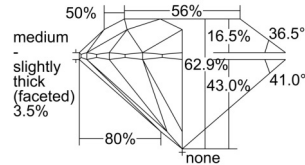

GIA®

FACSIMILE

GIA REPORT 7502230732

Verify this report at GIA.edu

GIA NATURAL DIAMOND DOSSIER®

August 21, 2024
GIA Report Number 7502230732
Shape and Cutting Style ..... Round Brilliant
Measurements ..... 5.14 - 5.17 x 3.24 mm

GRADING RESULTS

Carat Weight ..... 0.53 carat
Color Grade ..... H
Clarity Grade VS1
Cut Grade ..... Excellent

ADDITIONAL GRADING INFORMATION

Polish ..... Excellent
Symmetry ..... Excellent
Fluorescence ..... None
Clarity Characteristics ..... Feather, Pinpoint
Inscription(s): GIA 7502230732

PROPORTIONS

Profile to actual proportions

GRADING SCALES

GIA COLOR SCALE	GIA CLARITY SCALE	GIA CUT SCALE	
D	FLAWLESS	EXCELLENT	
E	INTERNALLY FLAWLESS		
F		VVS₁	VERY GOOD
G	VVS₂		
H	VS₁	GOOD	
I	VS₂		
J	SI₁	FAIR	
K	SI₂		
L	I₁	POOR	
M	I₂		
N	I₃		
O			
P			
Q			
R			
S			
T			
U			
V			
W			
X			
Y			
Z