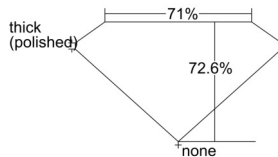

GIA®

FACSIMILE

GIA REPORT 7502232773

Verify this report at GIA.edu

GIA NATURAL DIAMOND DOSSIER®

August 21, 2024
GIA Report Number 7502232773
Shape and Cutting Style ..... **Square Modified Brilliant**
Measurements ..... 4.37 x 4.30 x 3.12 mm

GRADING RESULTS

Carat Weight ..... 0.52 carat
Color Grade I
Clarity Grade S11

ADDITIONAL GRADING INFORMATION

Polish ..... Excellent
Symmetry ..... Very Good
Fluorescence ..... None
Clarity Characteristics..... Cloud, Crystal, Feather
Inscription(s): GIA 7502232773

PROPORTIONS

Profile not to actual proportions

GRADING SCALES

GIA COLOR SCALE		GIA CLARITY SCALE			
COLORLESS	D	VERY VERY SLIGHTLY INCLUDED	FLAWLESS		
	E		INTERNALLY FLAWLESS		
	F		VVS₁		
	NEAR COLORLESS	G	VERY SLIGHTLY INCLUDED	VVS₂	
		H		VS₁	
		FAINT	I	SLIGHTLY INCLUDED	VS₂
			J		S1₁
			K	INCLUDED	S1₂
	VERY LIGHT	L	I₁		
		M	I₂		
LIGHT	N	I₃			
	O				
	P				
	Q				
R					
S					
T					
U					
V					
W					
X					
Y					
Z