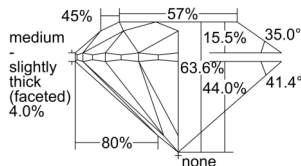

GIA®

FACSIMILE

GIA REPORT 7502234872

Verify this report at [GIA.edu](https://www.gia.edu)

GIA NATURAL DIAMOND DOSSIER®

August 20, 2024
GIA Report Number 7502234872
Shape and Cutting Style ..... Round Brilliant
Measurements ..... 5.58 - 5.65 x 3.57 mm

GRADING RESULTS

Carat Weight ..... 0.70 carat
Color Grade ..... E
Clarity Grade S11
Cut Grade ..... Excellent

ADDITIONAL GRADING INFORMATION

Polish ..... Excellent
Symmetry ..... Very Good
Fluorescence ..... None
Clarity Characteristics ..... Crystal, Cloud
Inscription(s): GIA 7502234872

PROPORTIONS

Profile to actual proportions

GRADING SCALES

GIA COLOR SCALE	GIA CLARITY SCALE	GIA CUT SCALE
D	FLAWLESS	EXCELLENT
E	FLAWLESS	
F	INTERNALLY FLAWLESS	VERY GOOD
G	FLAWLESS	
H	VVS₁	GOOD
I	VVS₂	
J	VS₁	FAIR
K	VS₂	
L	S1₁	POOR
M	S1₂	
N	I₁	
O	I₂	
P	I₃	
Q		
R		
S		
T		
U		
V		
W		
X		
Y		
Z