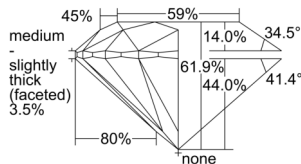

GIA®

FACSIMILE

GIA NATURAL DIAMOND DOSSIER®

August 23, 2024
GIA Report Number 7502242190
Shape and Cutting Style ..... Round Brilliant
Measurements ..... 4.59 - 4.62 x 2.85 mm

GRADING RESULTS

Carat Weight ..... 0.37 carat
Color Grade ..... G
Clarity Grade S11
Cut Grade ..... Excellent

ADDITIONAL GRADING INFORMATION

Polish ..... Excellent
Symmetry ..... Excellent
Fluorescence ..... None
Clarity Characteristics ..... Crystal
Inscription(s): GIA 7502242190

GIA REPORT 7502242190

Verify this report at gia.edu

PROPORTIONS

Profile to actual proportions

GRADING SCALES

GIA COLOR SCALE	GIA CLARITY SCALE	GIA CUT SCALE	
D	FLAWLESS	EXCELLENT	
E	INTERNALLY FLAWLESS		
F		VVS₁	VERY GOOD
G	VVS₂		
H	VS₁	GOOD	
I	VS₂		
J	S1₁	FAIR	
K	S1₂		
L	I₁	POOR	
M	I₂		
N	I₃		
O			
P			
Q			
R			
S			
T			
U			
V			
W			
X			
Y			
Z