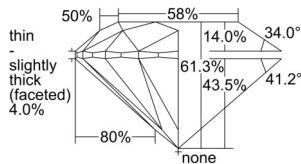

GIA®

FACSIMILE

GIA REPORT 7502248284

Verify this report at GIA.edu

GIA NATURAL DIAMOND DOSSIER®

August 23, 2024
GIA Report Number 7502248284
Shape and Cutting Style ..... Round Brilliant
Measurements ..... 4.30 - 4.32 x 2.64 mm

GRADING RESULTS

Carat Weight ..... 0.30 carat
Color Grade I
Clarity Grade S11
Cut Grade ..... Excellent

ADDITIONAL GRADING INFORMATION

Polish ..... Excellent
Symmetry ..... Excellent
Fluorescence ..... None
Clarity Characteristics ..... Cloud, Crystal
Inscription(s): GIA 7502248284

PROPORTIONS

Profile to actual proportions

GRADING SCALES

GIA COLOR SCALE	GIA CLARITY SCALE	GIA CUT SCALE	
D	FLAWLESS	EXCELLENT	
E	INTERNALLY FLAWLESS		
F		VVS₁	VERY GOOD
G	VVS₂		
H	VS₁	GOOD	
I	VS₂		
J	S1₁	FAIR	
K	S1₂		
L	I₁	POOR	
M	I₂		
N	I₃		
O			
P			
Q			
R			
S			
T			
U			
V			
W			
X			
Y			
Z