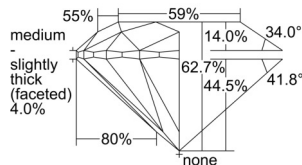

GIA®

FACSIMILE

GIA REPORT

7502249630

Verify this report at GIA.edu

GIA NATURAL DIAMOND DOSSIER®

August 22, 2024
GIA Report Number 7502249630
Shape and Cutting Style ..... Round Brilliant
Measurements ..... 4.67 - 4.71 x 2.94 mm

GRADING RESULTS

Carat Weight ..... 0.40 carat
Color Grade I
Clarity Grade VS1
Cut Grade ..... Excellent

ADDITIONAL GRADING INFORMATION

Polish ..... Excellent
Symmetry ..... Excellent
Fluorescence ..... Faint
Clarity Characteristics..... Crystal, Cloud, Needle, Pinpoint
Inscription(s): GIA 7502249630

PROPORTIONS

Profile to actual proportions

GRADING SCALES

GIA COLOR SCALE

COLORLESS	D
	E
	F
	G
	H
	I
	J
NEAR COLORLESS	K
	L
FAIN	M
	N
	O
	P
VERY LIGHT	Q
	R
	S
	T
	U
	V
LIGHT	W
	X
	Y
	Z

GIA CLARITY SCALE

FLAWLESS	VERY VERY SLIGHTLY INCLUDED	VS₁	VS₂	VS₁	VS₂	SL₁	SL₂	I₁	I₂	I₃	
											FLAWLESS
INTERNALLY FLAWLESS	VERY SLIGHTLY INCLUDED										

GIA CUT SCALE

EXCELLENT
VERY GOOD
GOOD
FAIR
POOR