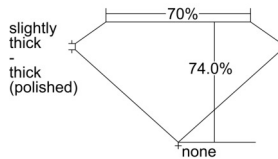

GIA®

FACSIMILE

GIA REPORT 7502254567

Verify this report at GIA.edu

GIA NATURAL DIAMOND DOSSIER®

August 28, 2024
GIA Report Number 7502254567
Shape and Cutting Style ..... Square Modified Brilliant
Measurements ..... 4.55 x 4.44 x 3.29 mm

GRADING RESULTS

Carat Weight ..... 0.58 carat
Color Grade ..... G
Clarity Grade VS2

ADDITIONAL GRADING INFORMATION

Polish ..... Excellent
Symmetry ..... Excellent
Fluorescence ..... None
Clarity Characteristics..... Crystal, Cloud
Inscription(s): GIA 7502254567

PROPORTIONS

Profile not to actual proportions

GRADING SCALES

GIA COLOR SCALE		GIA CLARITY SCALE			
COLORLESS	D	VERY SLIGHTLY SLIGHTLY INCLUDED	FLAWLESS		
	E		INTERNALLY FLAWLESS		
	F		VVS₁		
	NEAR COLORLESS	G	VVS₂		
		H	VERY SLIGHTLY INCLUDED	VS₁	
		I		VS₂	
		FAINT	J	SLIGHTLY INCLUDED	SI₁
	K		SI₂		
	L		INCLUDED		I₁
	M			I₂	
N	I₃				
VERT LIGHT	O				
	P				
	Q				
	R				
	S				
	T				
LIGHT	U				
	V				
	W				
	X				
	Y				
	Z