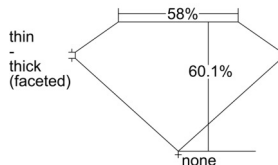

GIA®

FACSIMILE

GIA REPORT 7502257499

Verify this report at GIA.edu

GIA NATURAL DIAMOND DOSSIER®

August 28, 2024
GIA Report Number 7502257499
Shape and Cutting Style ..... Heart Brilliant
Measurements ..... 4.87 x 5.61 x 3.37 mm

GRADING RESULTS

Carat Weight ..... 0.53 carat
Color Grade ..... E
Clarity Grade VS1

ADDITIONAL GRADING INFORMATION

Polish ..... Excellent
Symmetry ..... Very Good
Fluorescence ..... None
Clarity Characteristics..... Crystal, Needle, Pinpoint
Inscription(s): GIA 7502257499

PROPORTIONS

Profile not to actual proportions

GRADING SCALES

GIA COLOR SCALE		GIA CLARITY SCALE			
COLORLESS	D	VERY VERY SLIGHTLY INCLUDED	FLAWLESS		
	E		INTERNALLY FLAWLESS		
	F		VVS₁		
	NEAR COLORLESS	G	VERY SLIGHTLY INCLUDED	VVS₂	
		H		VS₁	
		FANT	I	SLIGHTLY INCLUDED	VS₂
			J		SI₁
	LIGHT	K	INCLUDED	SI₂	
		L		I₁	
		M	NOT GRADED	I₂	
N		I₃			
O					
P					
Q					
R					
S					
T					
U					
V					
W					
X					
Y					
Z