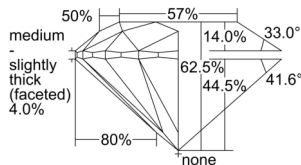

GIA®

FACSIMILE

GIA REPORT 7502259416

Verify this report at GIA.edu

GIA NATURAL DIAMOND DOSSIER®

August 22, 2024
GIA Report Number 7502259416
Shape and Cutting Style ..... Round Brilliant
Measurements ..... 5.13 - 5.15 x 3.22 mm

GRADING RESULTS

Carat Weight ..... 0.52 carat
Color Grade ..... E
Clarity Grade VS2
Cut Grade ..... Excellent

ADDITIONAL GRADING INFORMATION

Polish ..... Excellent
Symmetry ..... Excellent
Fluorescence ..... None
Clarity Characteristics ..... Crystal
Inscription(s): GIA 7502259416

PROPORTIONS

Profile to actual proportions

GRADING SCALES

GIA COLOR SCALE	GIA CLARITY SCALE	GIA CUT SCALE	
D	FLAWLESS	EXCELLENT	
E	INTERNALLY FLAWLESS		
F		VVS₁	VERY GOOD
G	VVS₂		
H	VS₁	GOOD	
I	VS₂		
J	SI₁	FAIR	
K	SI₂		
L	I₁	POOR	
M	I₂		
N	I₃		
O			
P			
Q			
R			
S			
T			
U			
V			
W			
X			
Y			
Z