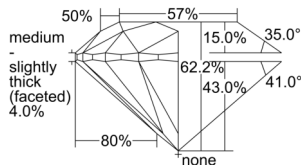

GIA®

FACSIMILE

GIA REPORT 7502260523

Verify this report at GIA.edu

GIA NATURAL DIAMOND DOSSIER®

August 23, 2024
GIA Report Number 7502260523
Shape and Cutting Style ..... Round Brilliant
Measurements ..... 3.61 - 3.64 x 2.25 mm

GRADING RESULTS

Carat Weight ..... 0.18 carat
Color Grade ..... G
Clarity Grade VS1
Cut Grade ..... Excellent

ADDITIONAL GRADING INFORMATION

Polish ..... Excellent
Symmetry ..... Excellent
Fluorescence ..... None
Clarity Characteristics ..... Cloud
Inscription(s): GIA 7502260523

PROPORTIONS

Profile to actual proportions

GRADING SCALES

GIA COLOR SCALE

COLORESS	D
	E
	F
	G
	H
	I
	J
NEAR COLORESS	K
	L
Faint	M
	N
	O
	P
Very Light	Q
	R
	S
	T
	U
	V
Light	W
	X
	Y
	Z

GIA CLARITY SCALE

FLAWLESS	INTERNAL FLAWLESS	
		FLAWLESS
VERY VERY SLIGHTLY INCLUDED	VVS₁	
	VVS₂	
VERY SLIGHTLY INCLUDED	VS₁	
	VS₂	
SLIGHTLY INCLUDED	SI₁	
	SI₂	
INCLUDED	I₁	
	I₂	
	I₃	

GIA CUT SCALE

EXCELLENT
VERY GOOD
GOOD
FAIR
POOR