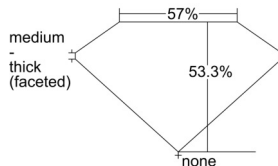

GIA®

FACSIMILE

GIA REPORT 7502263518

Verify this report at GIA.edu

GIA NATURAL DIAMOND DOSSIER®

August 26, 2024
GIA Report Number 7502263518
Shape and Cutting Style ..... Pear Brilliant
Measurements ..... 8.08 x 5.33 x 2.84 mm

GRADING RESULTS

Carat Weight ..... 0.75 carat
Color Grade ..... H
Clarity Grade ..... Internally Flawless

ADDITIONAL GRADING INFORMATION

Polish ..... Excellent
Symmetry ..... Excellent
Fluorescence ..... None
Clarity Characteristics ..... Minor Details of Polish
Inscription(s): GIA 7502263518

PROPORTIONS

Profile not to actual proportions

GRADING SCALES

GIA COLOR SCALE		GIA CLARITY SCALE			
COLORLESS	D	VERY VERY SLIGHTLY INCLUDED	FLAWLESS		
	E		INTERNALLY FLAWLESS		
	F	VERY SLIGHTLY INCLUDED	VVS₁		
	G		VVS₂		
	H		VS₁		
	NEAR COLORLESS	I	SLIGHTLY INCLUDED	VS₂	
		J		SI₁	
		FAINT	K	INCLUDED	SI₂
			L		I₁
			M		I₂
VERT LIGHT	N	LIGHT	I₃		
	O				
	P				
	Q				
	R